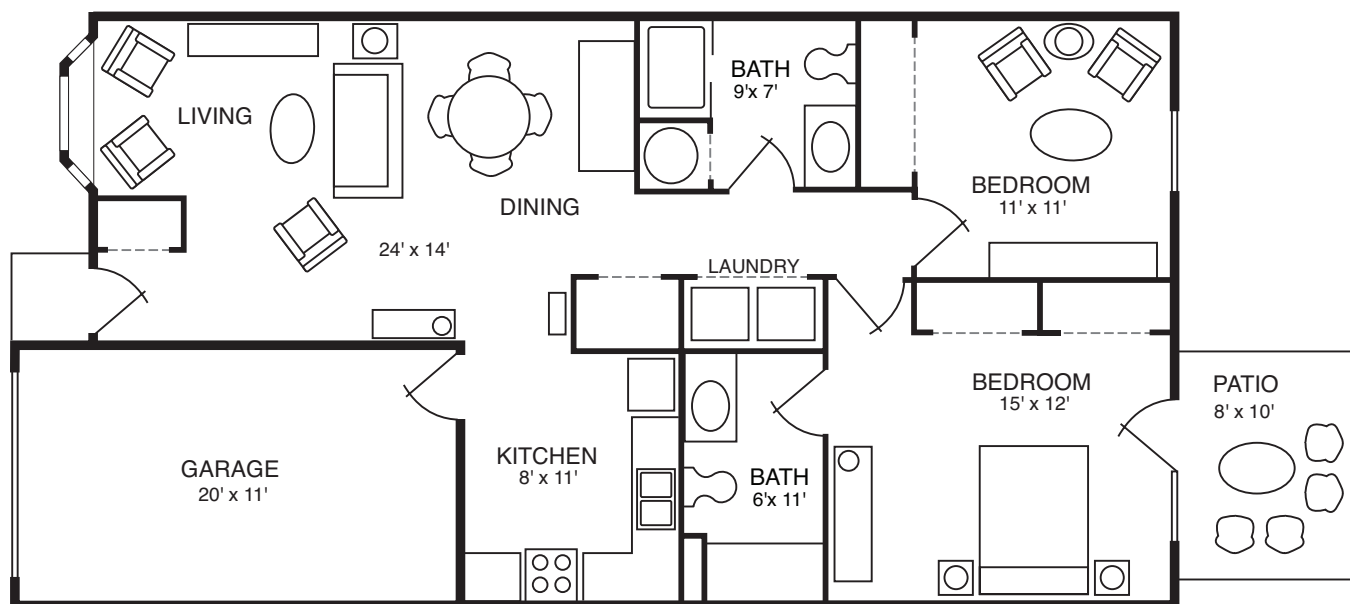

Heritage

Two Bedroom

1 Longsdorf Way ▪ Carlisle, PA 17105
ph 717.240.6013 ▪ CumberlandCrossingsSeniorLiving.org

1100 sq. ft. (approx.)
Floor plans not to scale.