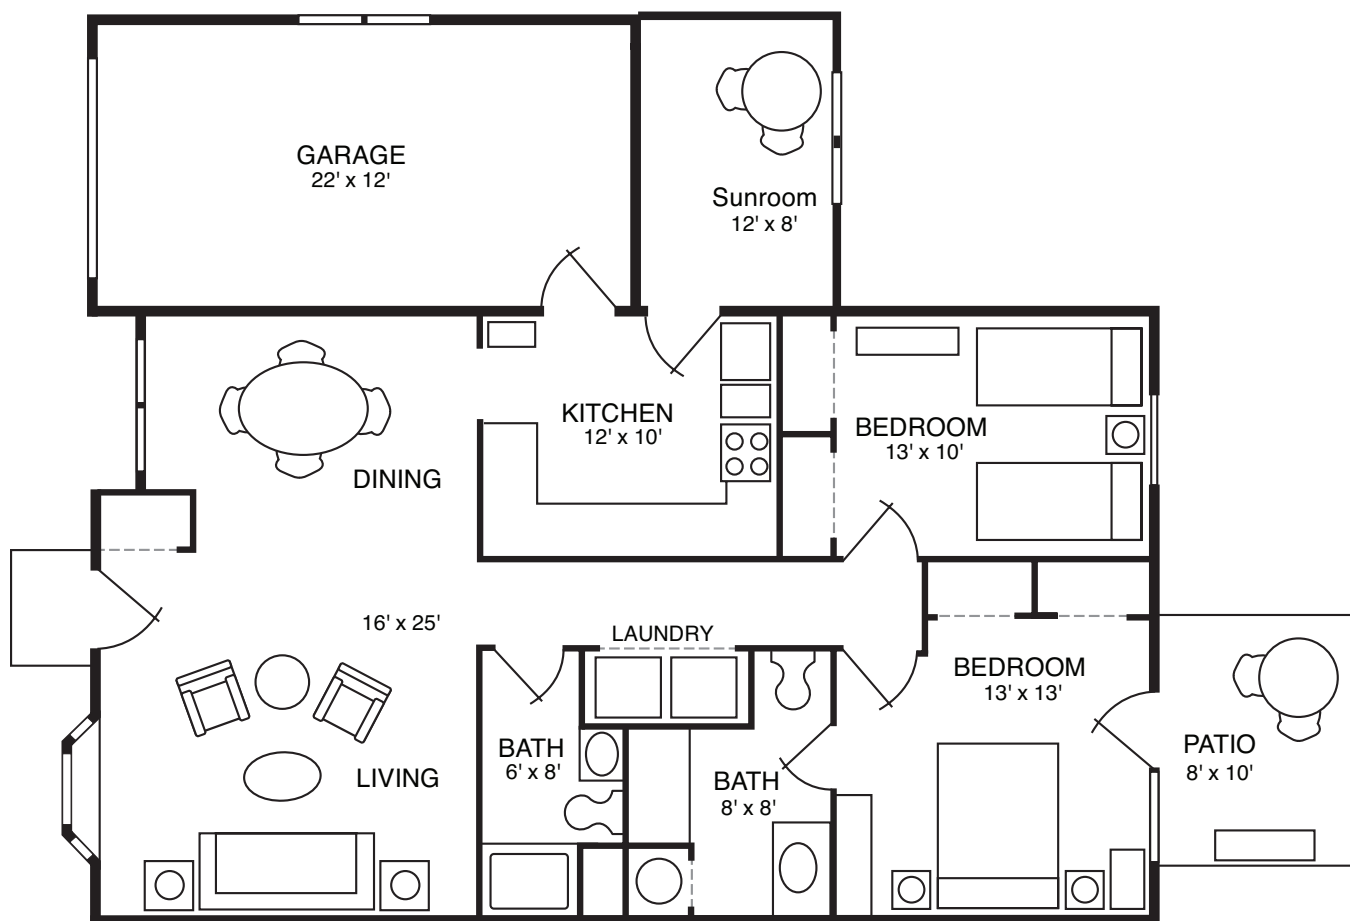

Regency
Two Bedroom

1 Longsdorf Way ▪ Carlisle, PA 17105
ph 717.240.6013 ▪ CumberlandCrossingsSeniorLiving.org

1191 sq. ft. (approx.)
Floor plans not to scale.