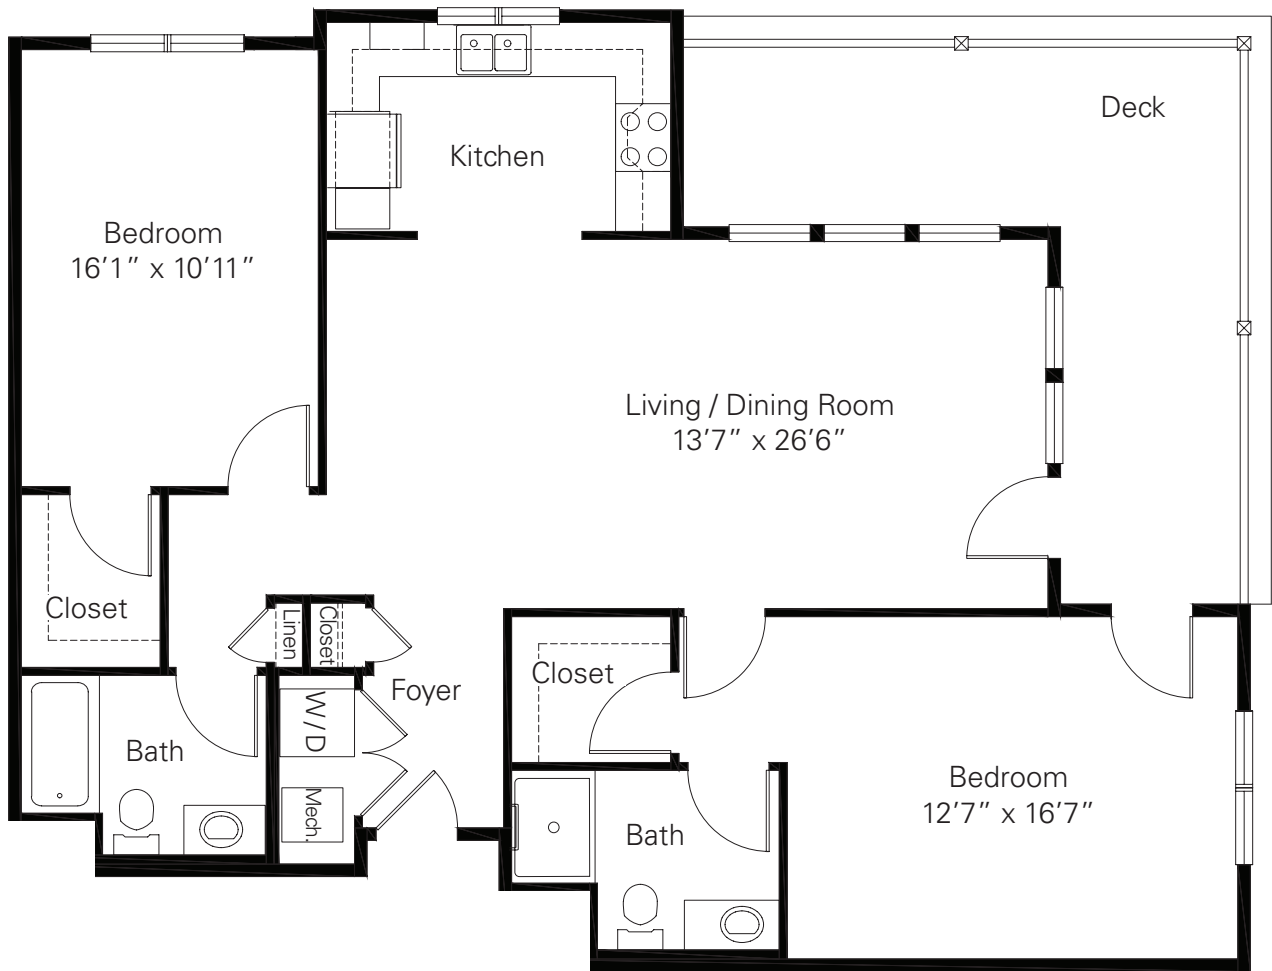

The Morgan An Apartment Home

4101 W. Iles Ave. | Springfield, IL 62711
ph 217.793.9429 | ConcordiaVillageLiving.org

1,270 sq. ft. (approx.)
Floor plans not to scale.

The Morgan

An Apartment Home

4101 W. Iles Ave. | Springfield, IL 62711
ph 217.793.9429 | ConcordiaVillageLiving.org

1,270 sq. ft. (approx.)
Floor plans not to scale.