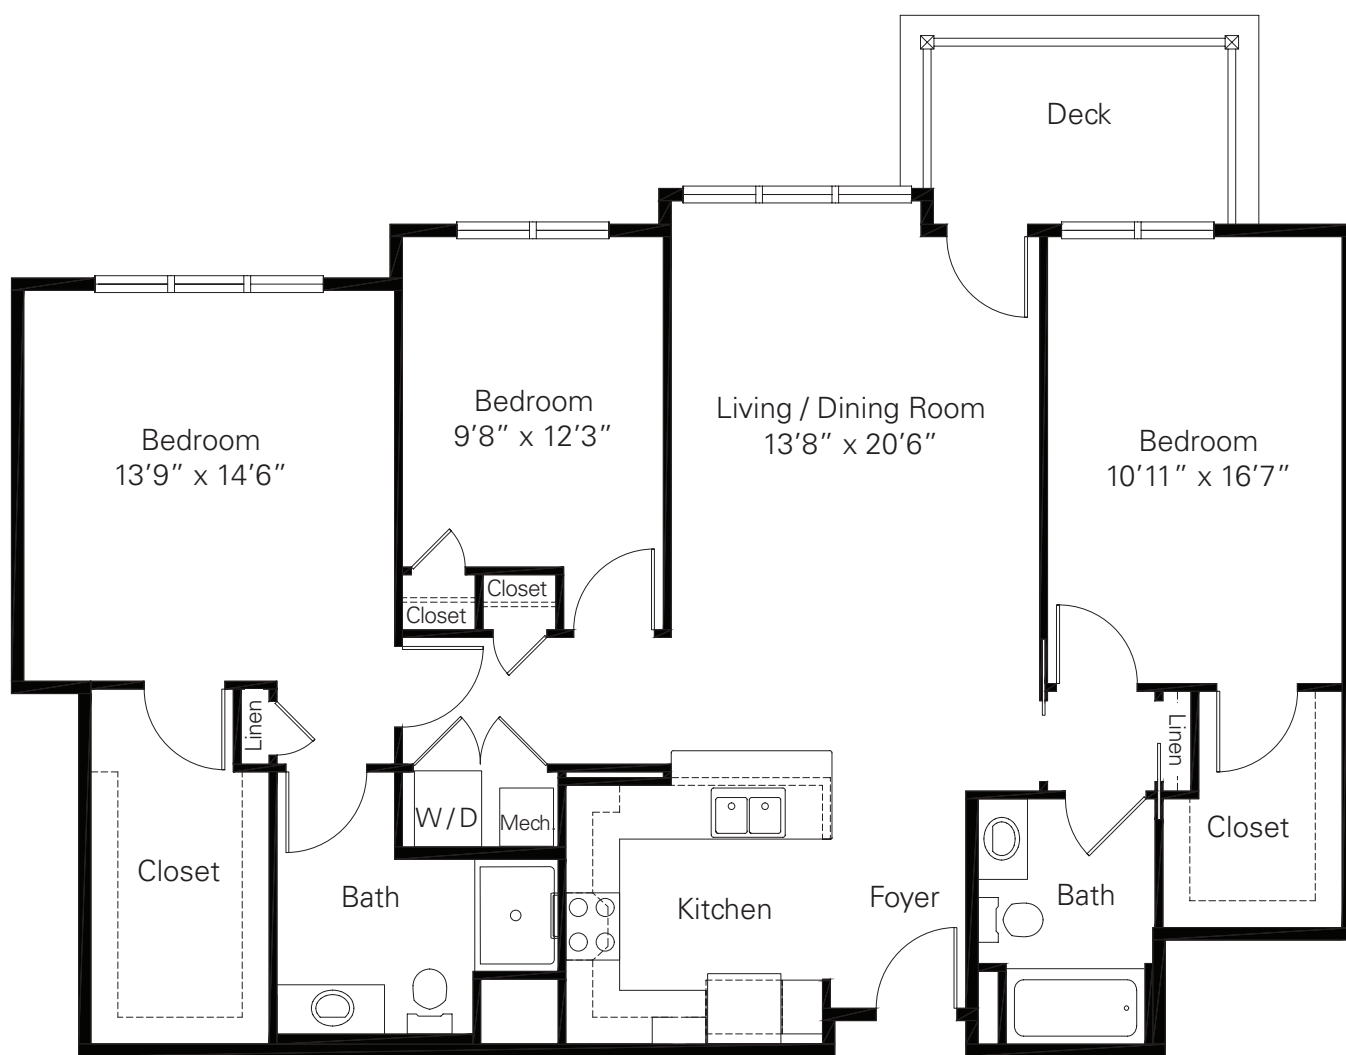

## **The Ross** An Apartment Home

---

4101 W. Iles Ave. | Springfield, IL 62711  
ph 217.793.9429 | [ConcordiaVillageLiving.org](http://ConcordiaVillageLiving.org)

**1,450 sq. ft.** (approx.)  
Floor plans not to scale.

## The Ross

An Apartment Home

4101 W. Iles Ave. | Springfield, IL 62711  
ph 217.793.9429 | [ConcordiaVillageLiving.org](http://ConcordiaVillageLiving.org)

**1,450 sq. ft.** (approx.)  
Floor plans not to scale.