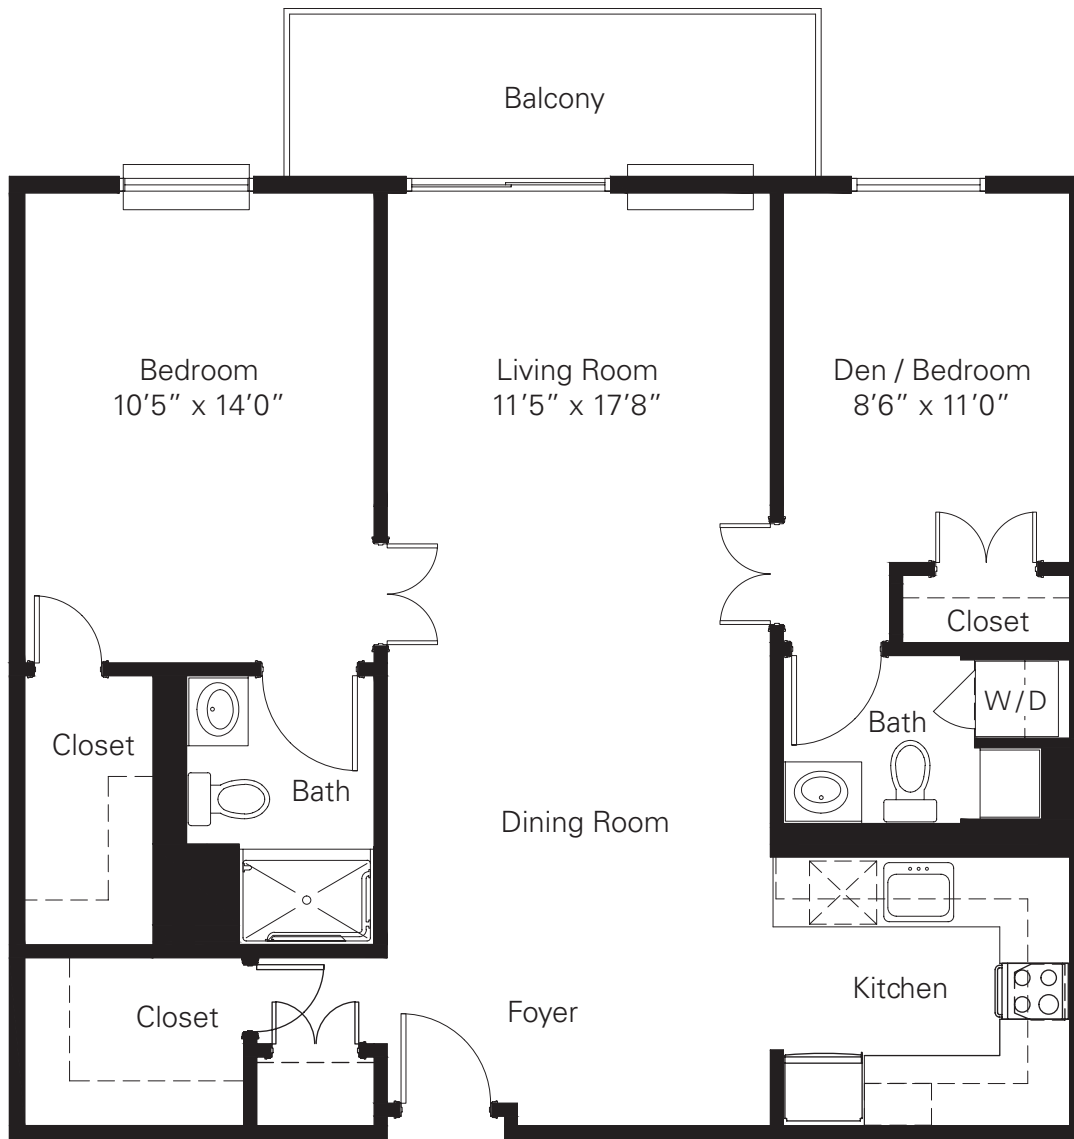

The Oak II

An Apartment Home

723 S. Laclede Station Rd. ■ St. Louis, MO 63119
ph 314.446.2367 ■ LacledeGrovesLiving.org

920 sq. ft. (approx.)
Floor plans not to scale.

The Oak II

An Apartment Home

723 S. Laclede Station Rd. ▪ St. Louis, MO 63119
ph 314.446.2367 ▪ LacledeGrovesLiving.org

920 sq. ft. (approx.)
Floor plans not to scale.