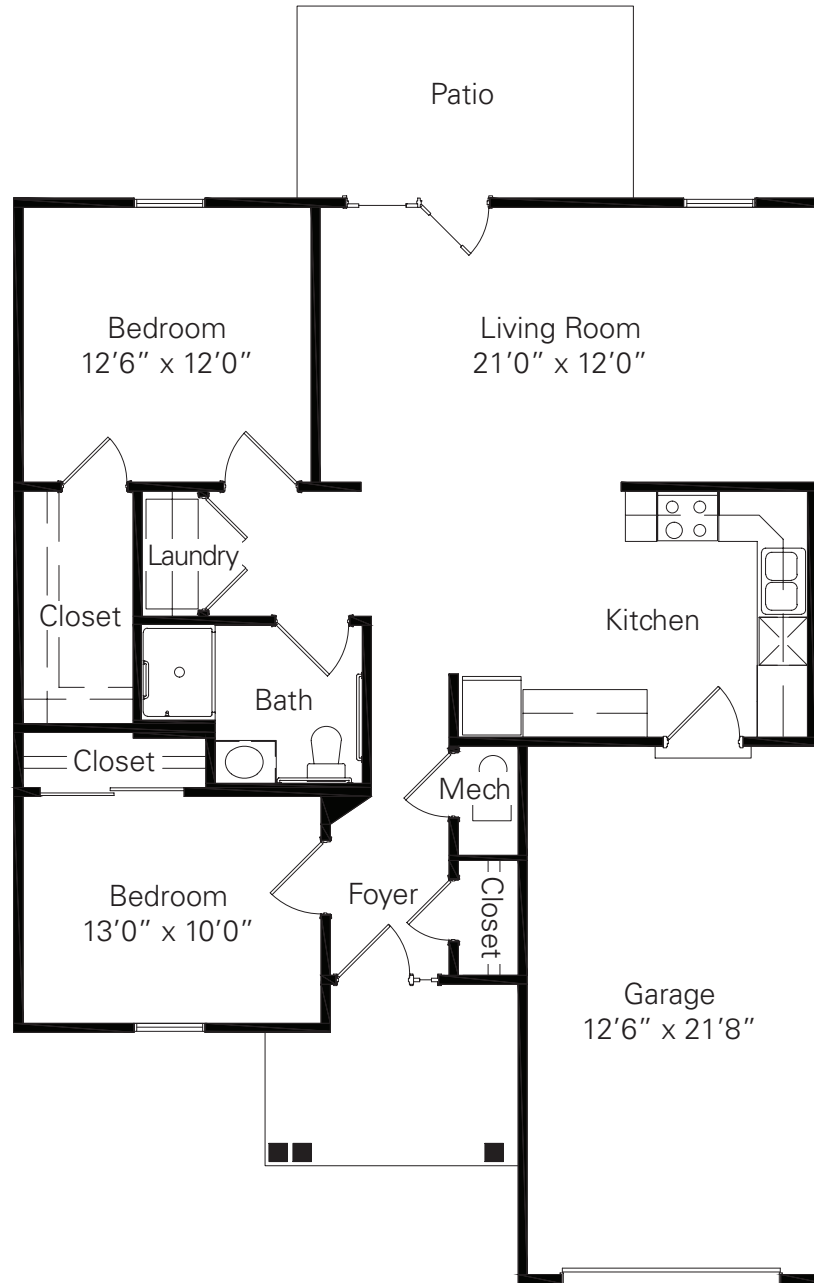

The Stratford

A Patio Home

27 Auerbach Place ▪ Glen Carbon, IL 62034
ph 618.288.3700 ▪ MeridianVillageLiving.org

1,000 sq. ft. (approx.)
Floor plans not to scale.

The Stratford

A Patio Home

27 Auerbach Place ■ Glen Carbon, IL 62034
ph 618.288.3700 ■ MeridianVillageLiving.org

1,000 sq. ft. (approx.)
Floor plans not to scale.