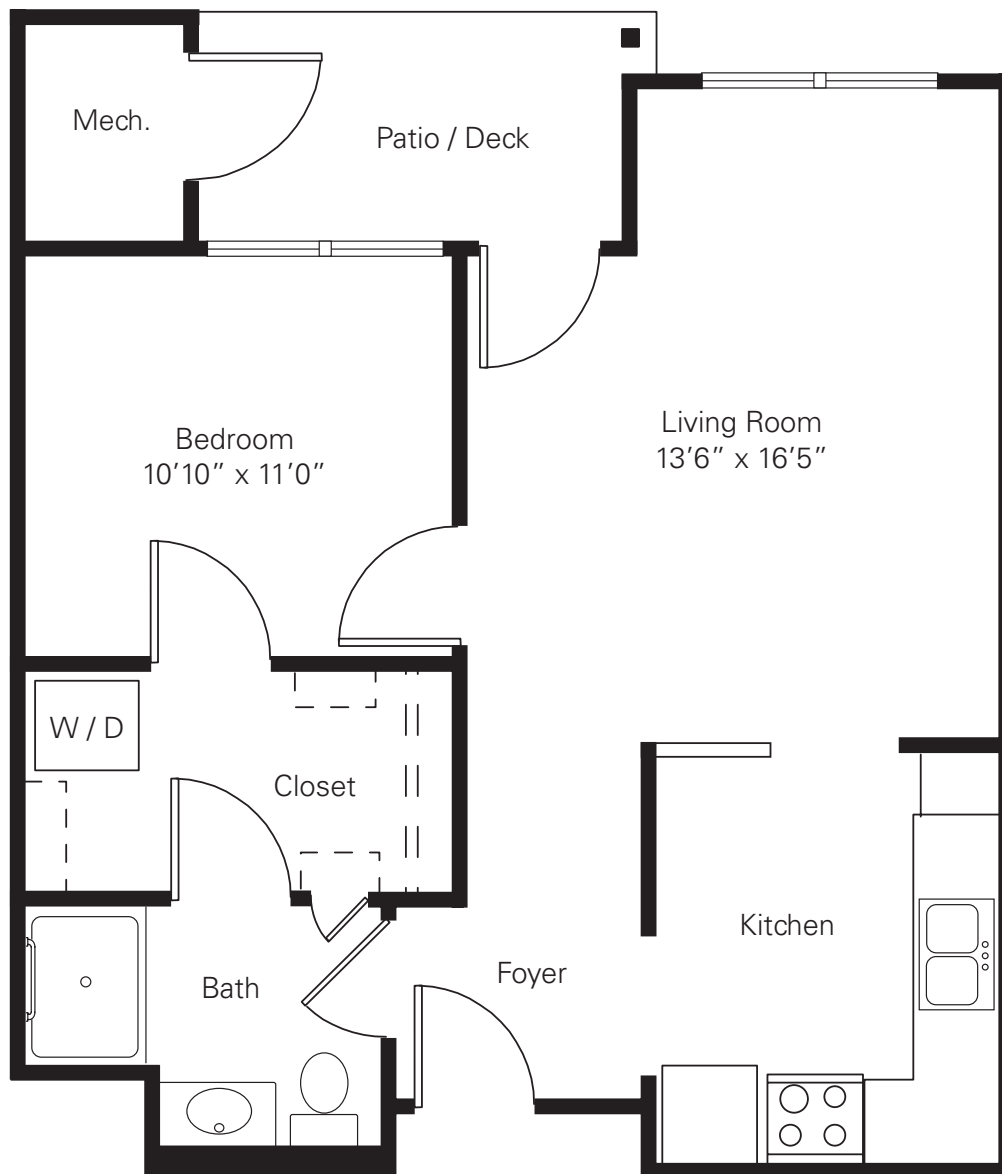

The Cheshire An Apartment Home

27 Auerbach Place ▪ Glen Carbon, IL 62034
ph 618.288.3700 ▪ MeridianVillageLiving.org

630 sq. ft. (approx.)
Floor plans not to scale.

The Cheshire

An Apartment Home

27 Auerbach Place ■ Glen Carbon, IL 62034
ph 618.288.3700 ■ MeridianVillageLiving.org

630 sq. ft. (approx.)
Floor plans not to scale.