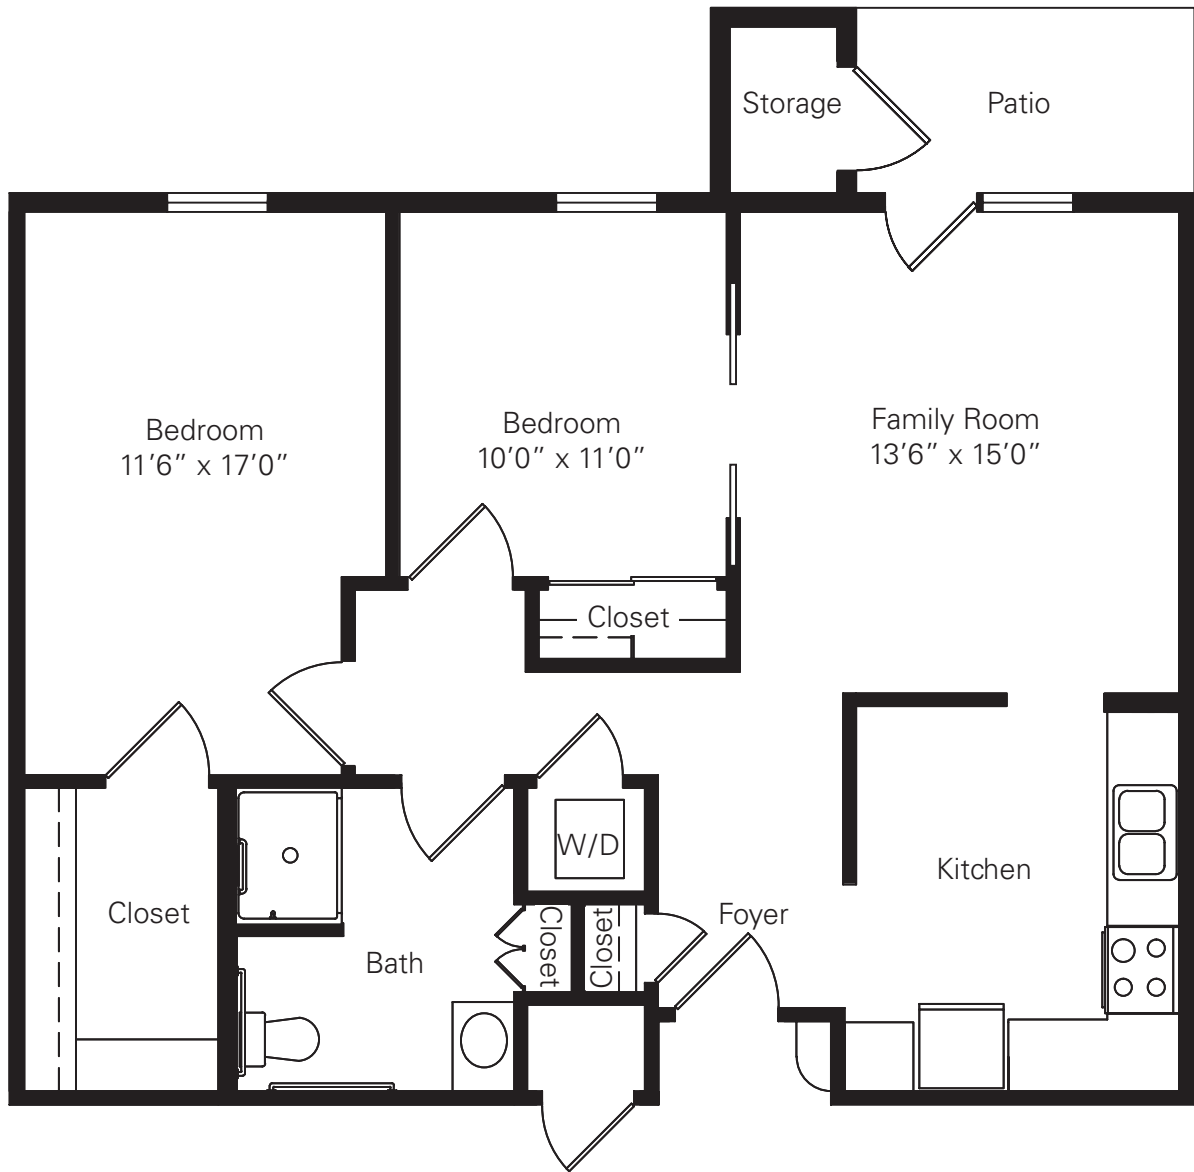

The Lexington An Apartment Home

27 Auerbach Place ▪ Glen Carbon, IL 62034
ph 618.288.3700 ▪ MeridianVillageLiving.org

895 sq. ft. (approx.)
Floor plans not to scale.

The Lexington

An Apartment Home

27 Auerbach Place ■ Glen Carbon, IL 62034
ph 618.288.3700 ■ MeridianVillageLiving.org

895 sq. ft. (approx.)
Floor plans not to scale.